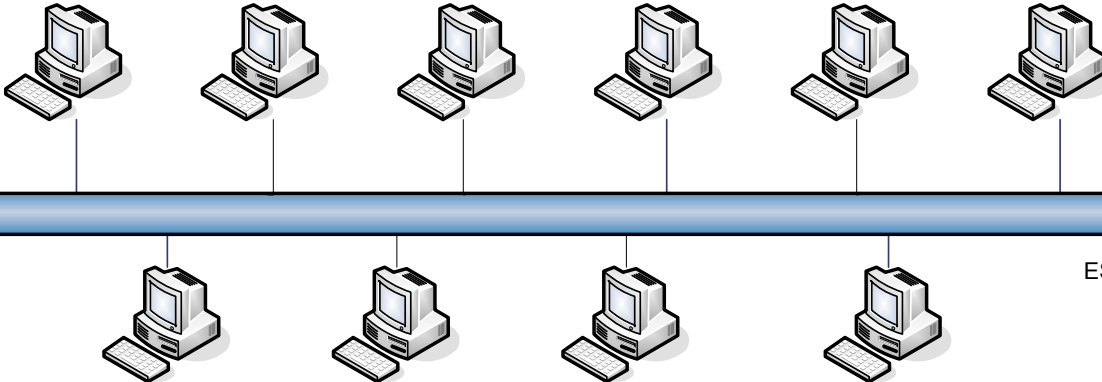

Red Bee Media Audio Description System

**Starfish Advantage
AD Authoring Workstations**
Used by remote workers

**Starfish Advantage
AD Authoring Workstations**
Used for AD scripting

**Starfish Advantage
AD Authoring Workstations**
Located in audio recording booths and used for
scripting and AD recording

DAT Tape
Legacy AD file Archive

ESEF files

**AD Media
Server**

ESEF files

Replicated DataBase

DTT Linear Audio
WAV File

Pre-Mix Linear Audio
WAV File